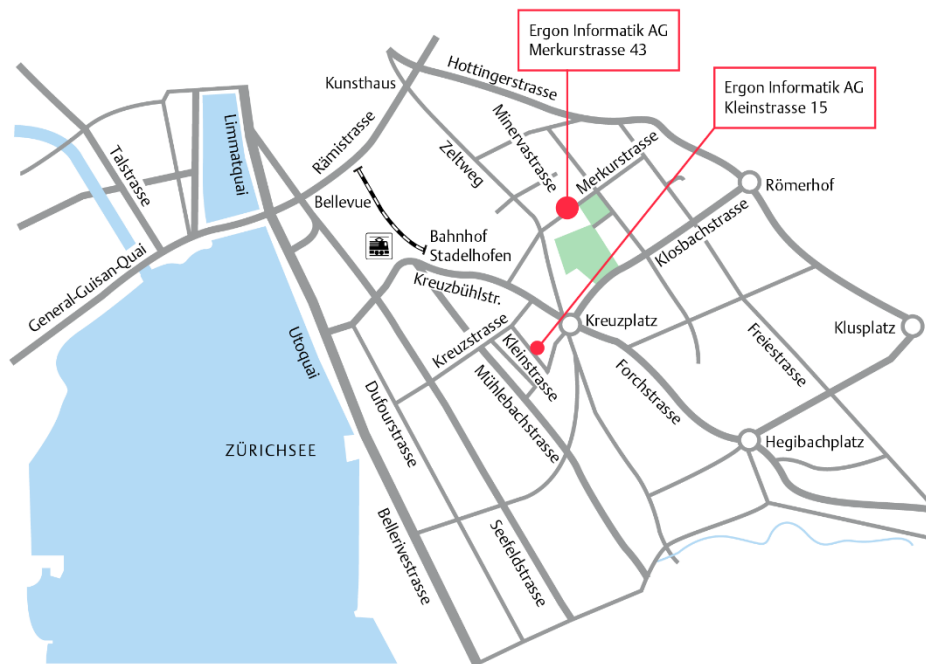

## Merkurstrasse 43 (Corporate Headquarter)

By public transport

- Take the 11 or 15 tram / S 18 train to Kreuzplatz and walk down Zeltweg to Merkurstrasse.
- Take the S-Bahn train to Stadelhofen (Zurich). Turn left out of the station and follow Kreuzbühlstrasse for 5–10 minutes before turning left again into Merkurstrasse.
- Take the 31 bus to Sprecherstrasse and walk down Zeltweg to Merkurstrasse.

By car

- From Kunsthaus onto Hottingerstrasse. Turn immediately slightly right onto Minervastrasse. Follow Minervastrasse until Merkurstrasse. There are three parking spaces available at Merkurstrasse (no. 1–3).
- Coming from direction Tiefenbrunnen (Zurich): drive up Feldeggstrasse towards Kreuzplatz. Turn left to Zeltweg. After 150 m turn right into Merkurstrasse. There are three parking spaces available at Merkurstrasse (no. 1–3).

### By public transport

- Take the 11 or 15 tram / S 18 train to Kreuzplatz and walk across Kreuzplatz towards Seefeld (Zollikerstrasse). After ca. 20m, take right onto Ottenweg, then after 100m take right onto Kleinstrasse.
- Take the S-Bahn train to Stadelhofen (Zurich). Then walk ca. 5 minutes on Mühlebachstrasse, take left onto Kreuzstrasse and after ca. 100m right onto Kleinstrasse.
- Take the 31 bus to Kreuzplatz and walk across Kreuzplatz towards Seefeld (Zollikerstrasse). After ca. 20m, take right onto Ottenweg, then after 100m take right onto Kleinstrasse.

### By car

- From Kunsthaus towards Kreuzplatz: Drive around Kreuzplatz towards Seefeld. Immediately after Migros, take right onto Ottenweg. After 100m, take right onto Kleinstrasse.
- From Bellevue or from the lake towards Rapperswil or Forch: drive up Kreuzstrasse through Seefeld towards Kreuzplatz. Shortly before Kreuzplatz, take right onto Kleinstrasse. There is space for parking in the yellow zone just in front of or to the left of the house.