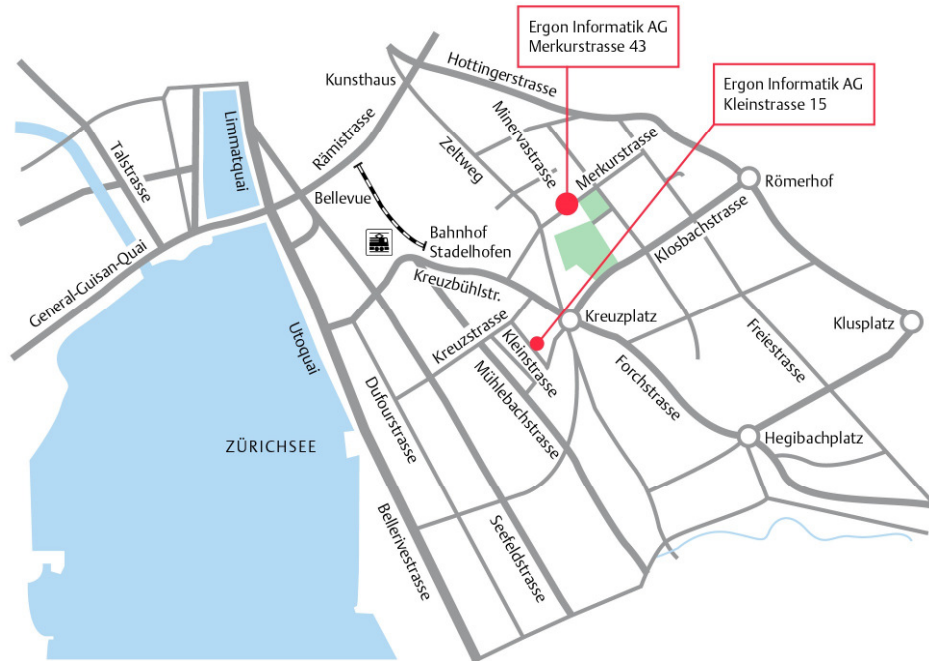

How to find us

Merkurstrasse 43 (Corporate Headquarter)

By public transport

- Take the 11 or 15 tram / S 18 train to Kreuzplatz and walk down Zeltweg to Merkurstrasse.
- Take the S-Bahn train to Stadelhofen (Zurich). Turn left out of the station and follow Kreuzbühlstrasse for 5–10 minutes before turning left again into Merkurstrasse.
- Take the 31 bus to Sprecherstrasse and walk down Zeltweg to Merkurstrasse.

By car

- From Kunsthaus onto Hottingerstrasse. Turn immediately slightly right onto Minervastrasse. Follow Minervastrasse until Merkurstrasse. There are three parking spaces available at Merkurstrasse (no. 1–3).
- Coming from direction Tiefenbrunnen (Zurich): drive up Feldeggstrasse towards Kreuzplatz. Turn left to Zeltweg. After 150 m turn right into Merkurstrasse. There are three parking spaces available at Merkurstrasse (no. 1–3).

Anreise Kleinstrasse 15

By public transport

- Take the 11 or 15 tram / S 18 train to Kreuzplatz and walk across Kreuzplatz towards Seefeld (Zollikerstrasse). After ca. 20m, take right onto Ottenweg, then after 100m take right onto Kleinstrasse.